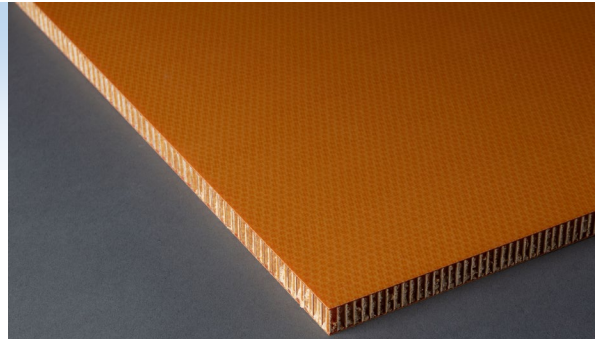

AeroRigid™ 2223

Composites Panel for Aircraft Interiors

The AeroRigid™2223 is a sandwich panel made with facings of fiberglass cloth reinforced phenolic laminate and SAH® which is Aramid honeycomb core, designed for use in aircraft interiors.

SAH® : Showa Aramid Honeycomb

Features

- Low heat release
- Low smoke and toxicity generation
- Moisture and corrosion resistance
- Service temperature: up to 180°F

Applications

The AeroRigid™ 2223 is designed for use in aircraft cabin interior structures such as galleys, lavatories, bulkheads, partitions, storage compartment and crew rests.

Availability

Thickness : 0.125 to 1.000 inch
Facing : 0.014 inch
Width : Standard 48 inch (Max 60 inch)
Length : Standard 96 inch (Max 144 inch)

Construction

Reinforcement : Woven fiberglass cloth
Resin system : Phenolic
Core : SAH-1/8-3.0 (AMS-C-3711)

Typical Performance Properties

Part Number	Panel Thickness (inch)	Panel Weight (lbs/sf)	Long Beam Flexural Load at Failure (lbs)		Long Beam Flexural Facing Stress (psi)		Short Beam Core Shear (psi)		Climbing Drum Peel (in-lbs/in)	Stabilized Core Compression (psi)	FAA Allowables *1
			L	W	L	W	L	W			
AR2223-A0125	0.125	0.45	20 *2	22 *2	-	-	285	192	12	745	Good
AR2223-A0250	0.250	0.48	104	102	57734	56393	181	106	12	453	Good
AR2223-A0375	0.375	0.50	164	143	54465	47636	178	101	11	431	Good
AR2223-A0500	0.500	0.53	220	189	55521	47585	169	103	10	421	Good
AR2223-A0750	0.750	0.61	302	253	45559	38180	152	93	10	378	Good
AR2223-A1000	1.000	0.66	350	295	42227	35580	133	87	10	361	Good

*1 Meet FAA allowable per FAR 25.853 Appendix F, Part I - Vertical and Forty-five degree; Part IV - Heat Release; Part V - Smoke Emission

*2 Maximum values without failure

Note: The above figures reflect typical values and should not be used in design.

SHOWA AIRCRAFT INDUSTRY CO., LTD.

Tokyo Sales Office
3-1-1 Daikanyama, Akishima-shi, Tokyo 196-8522, Japan
Phone: +81-42-541-8883
Fax: +81-42-545-6909
e-mail: honeycombsales196@showa-aircraft.co.jp
HP: <https://www.showa-aircraft.co.jp/en/index.html>

SHOWA AIRCRAFT USA INC.

14711 NE 29th PI Suite 118 - Bellevue, WA 98007, USA
Phone: +1-425-202-7238
HP: <https://showaircraftusa.com/>