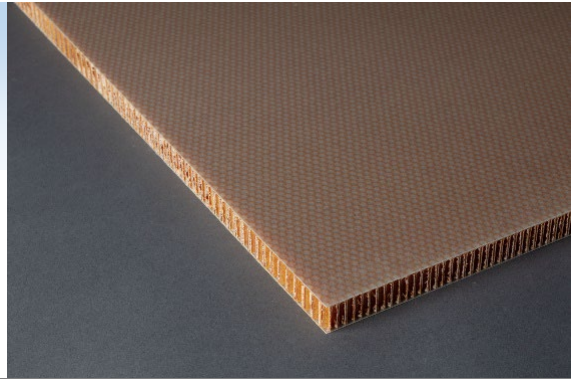

AeroRigid™ 2623

Composites Panel for Aircraft Interiors

The AeroRigid™2623 is a sandwich panel made with facings of fiberglass cloth reinforced epoxy laminate and SAH® which is Aramid honeycomb core, designed for use in aircraft interiors.

SAH®: Showa Aramid Honeycomb

Features

- Light weight and high strength
- Good self-extinguishing
- Corrosion resistance
- Service temperature: up to 180°F

Applications

The AeroRigid™ 2623 is designed for use in commercial aircraft interior structures and non-structures such as crew rests and galley areas.

Availability

Thickness : 0.125 to 1.000 inch
 Facing : 0.014 inch
 Width : Standard 48 inch (Max 60 inch)
 Length : Standard 96 inch (Max 144 inch)

Construction

Reinforcement : Woven fiberglass cloth
 Resin system : Epoxy
 Core : SAH-1/8-3.0 (AMS-C-3711)