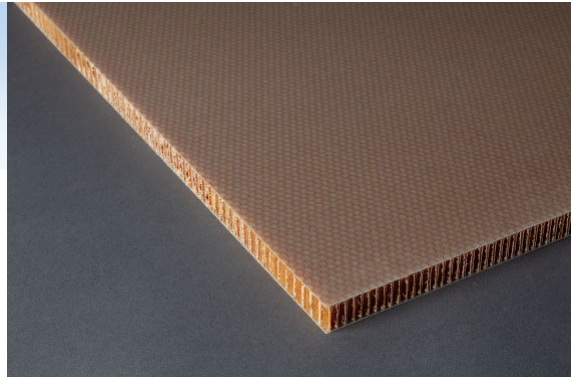

AeroRigid™ 2623

Composites Panel for Aircraft Interiors

The AeroRigid™2623 is a sandwich panel made with facings of fiberglass cloth reinforced epoxy laminate and SAH® which is Aramid honeycomb core, designed for use in aircraft interiors.

SAH®: Showa Aramid Honeycomb

Features

- •Light weight and high strength
- •Good self-extinguishing
- •Corrosion resistance
- •Service temperature: up to 180°F

Applications

The AeroRigid™ 2623 is designed for use in commercial aircraft interior structures and non-structures such as crew rests and galley areas.

Availability

Thickness : 0.125 to 1.000 inch
Facing : 0.014 inch
Width : Standard 48 inch (Max 60 inch)
Length : Standard 96 inch (Max 144 inch)

Construction

Reinforcement : Woven fiberglass cloth
Resin system : Epoxy
Core : SAH-1/8-3.0 (AMS-C-3711)

Typical Performance Properties

Part Number	Panel Thickness (inch)	Panel Wight (lbs/sf)	Long Beam Flexural Load at Failure (lbs)		Long Beam Flexural Facing Stress (psi)		Short Beam Core Shear (psi)		Climbing Drum Peel (in-lbs/in)	Stabilized Core Compression (psi)	FAA Allowables *1
			L	W	L	W	L	W			
AR2623-A0125	0.125	0.48	21 *2	20 *2	-	-	330	311	19	1087	Good
AR2623-A0250	0.250	0.50	107	108	53883	53920	255	150	14	696	Good
AR2623-A0375	0.375	0.53	164	159	53179	51694	233	132	10	621	Good
AR2623-A0500	0.500	0.57	224	212	56902	53713	224	132	9	572	Good
AR2623-A0750	0.750	0.63	323	291	56603	50867	185	110	7	430	Good
AR2623-A1000	1.000	0.69	410	355	60907	52532	158	97	5	377	Good

*1 Meet FAA allowable per FAR 25.853 Appendix F, Part I - Vertical and Forty-five degree

*2 Maximum values without failure

Note: The above figures reflect typical values and should not be used in design.

SHOWA AIRCRAFT INDUSTRY CO., LTD.

Tokyo Sales Office
600 Tanaka-cho, Akishima-shi, Tokyo 196-8522, Japan
Phone: +81-42-541-8883
Fax: +81-42-545-6909
e-mail: honeycombsales196@showa-aircraft.co.jp
HP: <https://www.showa-aircraft.co.jp/en/index.html>

SHOWA AIRCRAFT USA INC.

14711 NE 29th PI Suite 118 - Bellevue, WA 98007, USA
Phone: +1-425-202-7238
HP: <https://showaaircraftusa.com/>